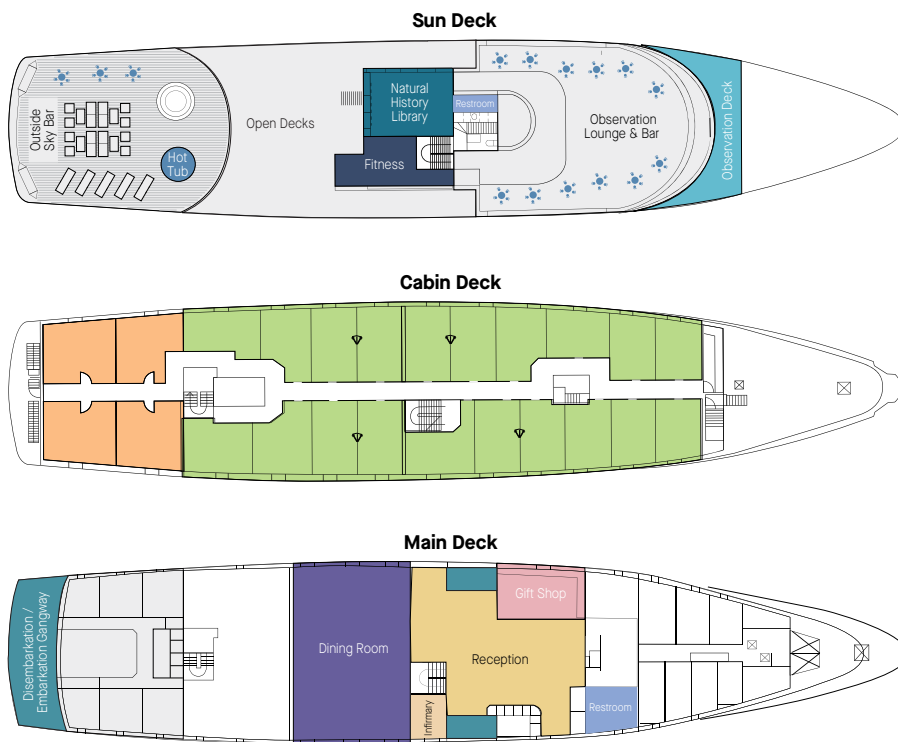

Deck & Suite Plans

La Pinta

Suite Categories

Cabin Deck

- Luxury Cabin
- Luxury Cabin Plus

Technical Data

La Pinta – Launched 2007

• Length: 63.7 m • Width: 12.5 m • Max. Cruising Speed: 10 Knots • Crew: 27 • Guest Capacity: 48